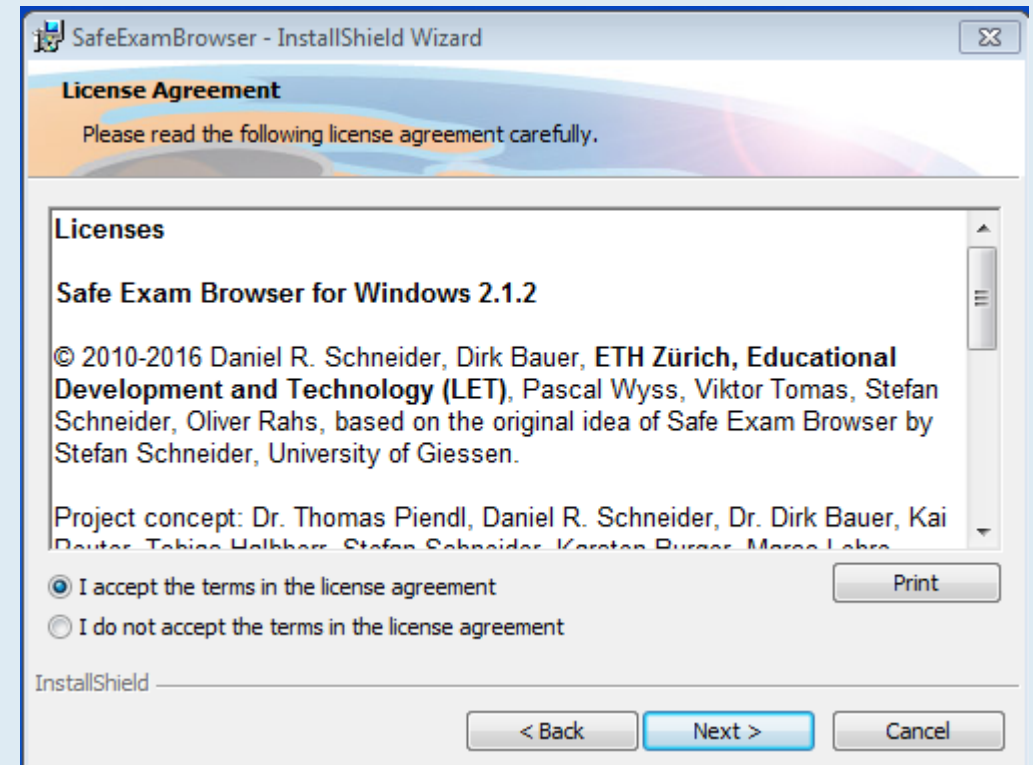

Toma de examen ON Line – Proctoring -

Descarga e instalación de SBE:

4. Una vez descargado debemos instalar el programa